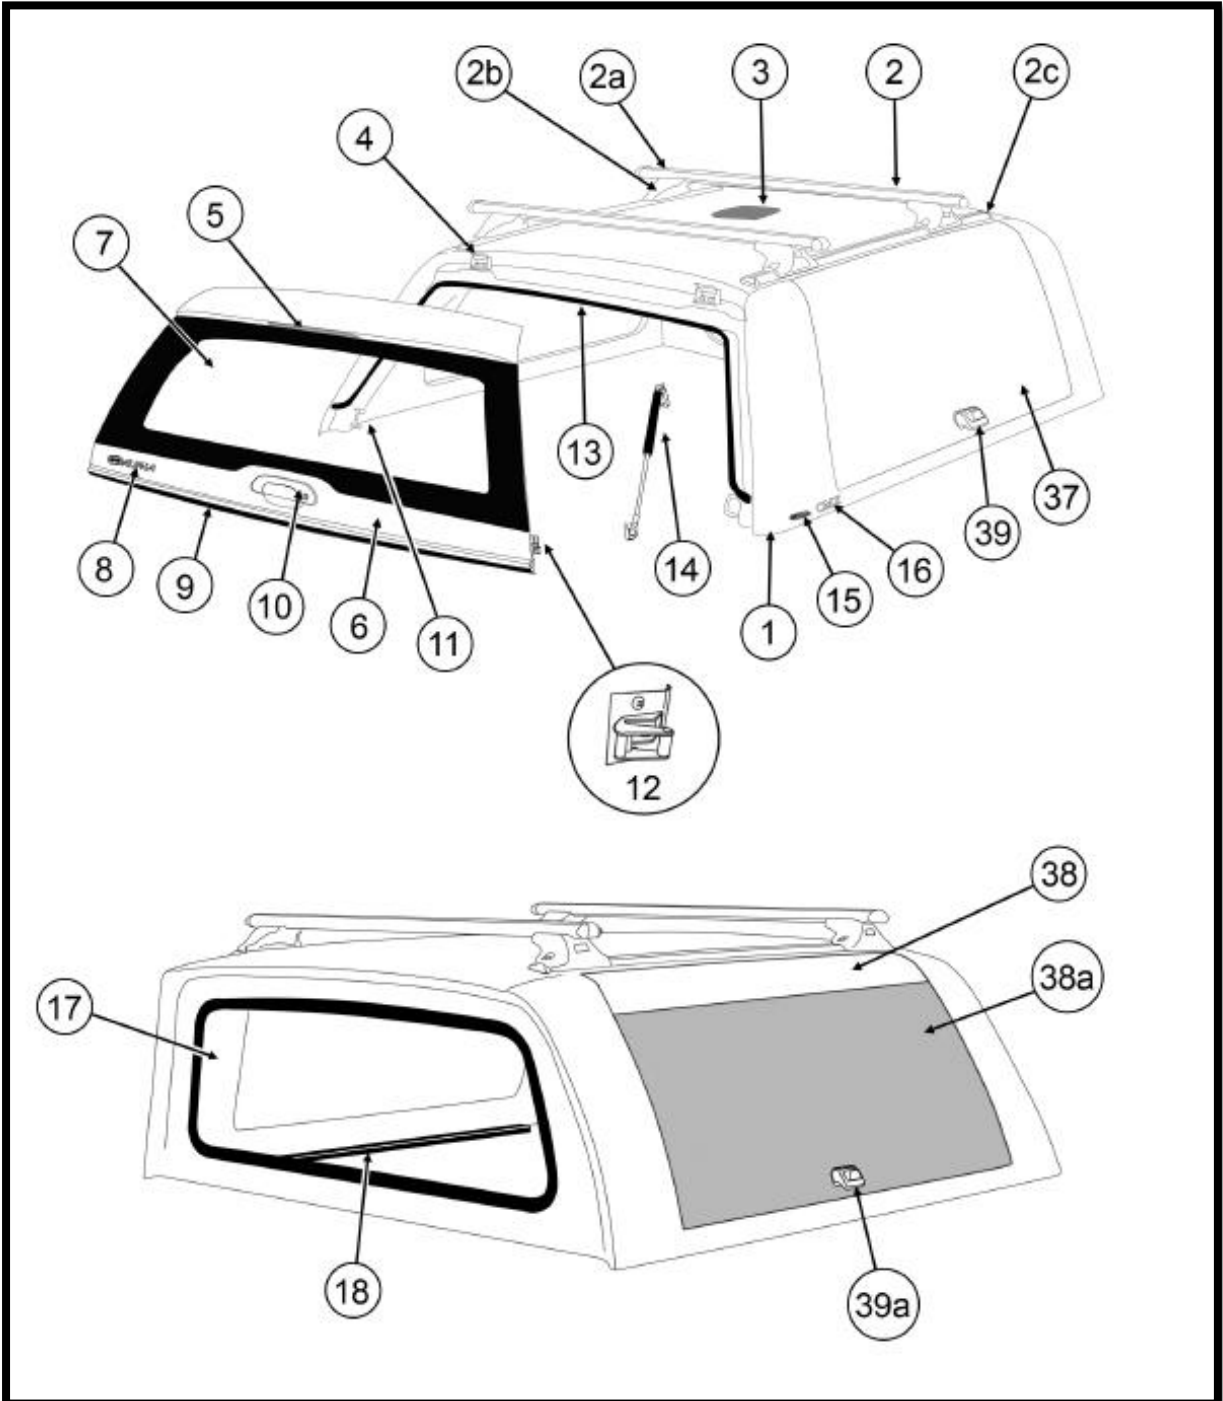

CMX / CMX-W SPARE PARTS LIST

No	Code	Description	Per	Unit
1	OS-SP-CMX/D	Canopy shell	1	Pc.
2	OS-SP-SCB-CS1-2	Sliding crossbars (complete set) for Ranger (10/11-05/22), Hilux (09/15+), D-Max (07/12-07/20), Colorado (07/12-07/20), D-Max (07/20+), Ford Ranger (06/22+), Amarok (05/23+)	1	Set.
	OS-SP-SCB-CS2-2	Sliding crossbars (complete set) for Amarok (02/11-04/23)	1	Set.
	OS-SP-SCB-CS3-2	Sliding crossbars (complete set) for Triton MQ/MR (05/15+), Nissan NP300 (05/15-12/20), Nissan Navara (01/21+), Mitubishi Triton MV (03/24+)	1	Set.
2a	OS-SP-CBR-1-2	Cross bar rails for Ranger (10/11-05/22), Hilux (09/15+), D-Max (07/12-07/20), Colorado (07/12-07/20), D-Max (07/20+), Amarok (05/23+)	2	Pcs.
	OS-SP-CBR-2-2	Cross bar rails for Amarok (02/11-04/23), Ford Ranger (06/22+)	2	Pcs.
	OS-SP-CBR-3-2	Cross bar rails for Triton MQ/MR (05/15+), Nissan NP300 (05/15-12/20), Nissan Navara (01/21+), Mitubishi Triton MV (03/24+)	2	Pcs.
2b	OS-SP-FT-CME	Cross bar mounting feet	4	Pcs.
2c	OS-SP-CBT-DC-1	Cross bar aluminium tracks (Dual Cab) for Nissan NP300 (05/15-12/20), Nissan Navara (01/21+), Amarok (02/11-04/23), D-Max (07/20+), Ford Ranger (06/22+), Amarok (05/23+), Mitubishi Triton MV (03/24+)	2	Pcs.
	OS-SP-CBT-DC-2	Cross bar aluminium tracks (Dual Cab) for Ranger (10/11-05/22), Hilux (09/15+), D-Max (07/12-07/20), Colorado (07/12-07/20)	2	Pcs.
3	OS-SP-LT-RL-002	Room lamp	1	Pc.
4	OS-SP-HN-RD-06-2	Stainless steel rear door hinge	2	Pcs.
5	OS-SP-LT-BE-007	Third LED brake light	1	Pc.
6	OS-SP-RD-FCMX-NI-(COLOUR CODE)	Rear door frame for Nissan NP300 (05/15-12/20) - includes Part Numbers: 5, 6, 7, 8, 9, 10, 12	1	Pc.
	OS-SP-RD-FCMX-NI21-(COLOUR CODE)	Rear door frame for Nissan Navara (01/21+) - includes Part Numbers: 5, 6, 7, 8, 9, 10, 12	1	Pc.
	OS-SP-RD-FCMX-TO-(COLOUR CODE)	Rear door frame for Hilux (09/15+) - includes Part Numbers: 5, 6, 7, 8, 9, 10, 12	1	Pc.
	OS-SP-RD-FCMX-FO-(COLOUR CODE)	Rear door frame for Ranger (10/11-05/22) - includes Part Numbers: 5, 6, 7, 8, 9, 10, 12	1	Pc.
	OS-SP-RD-FCMX-FO22-(COLOUR CODE)	Rear door frame for Ford Ranger (06/22+) - includes Part Numbers: 5, 6, 7, 8, 9, 10, 12	1	Pc.
	OS-SP-RD-FCMX-VW-(COLOUR CODE)	Rear door frame for Amarok (02/11-04/23) - includes Part Numbers: 5, 6, 7, 8, 9, 10, 12	1	Pc.
	OS-SP-RD-FCMX-IS-(COLOUR CODE)	Rear door frame for D-Max (07/12-07/20), Colorado (07/12-07/20) - includes Part Numbers: 5, 6, 7, 8, 9, 10, 12	1	Pc.
	OS-SP-RD-FCMX-IS19-(COLOUR CODE)	Rear door frame for D-Max (07/20+) - includes Part Numbers: 5, 6, 7, 8, 9, 10, 12	1	Pc.
	OS-SP-RD-FCMX-MT-(COLOUR CODE)	Rear door frame for Triton MQ/MR (05/15+) - includes Part Numbers: 5, 6, 7, 8, 9, 10, 12	1	Pc.
	OS-SP-RD-FCMX-MT24-(COLOUR CODE)	Rear door frame for Triton MV (03/24+) - includes Part Numbers: 5, 6, 7, 8, 9, 10, 12 <i>Part 7 Over Pages 3 &amp; 4</i>	1	Pc.