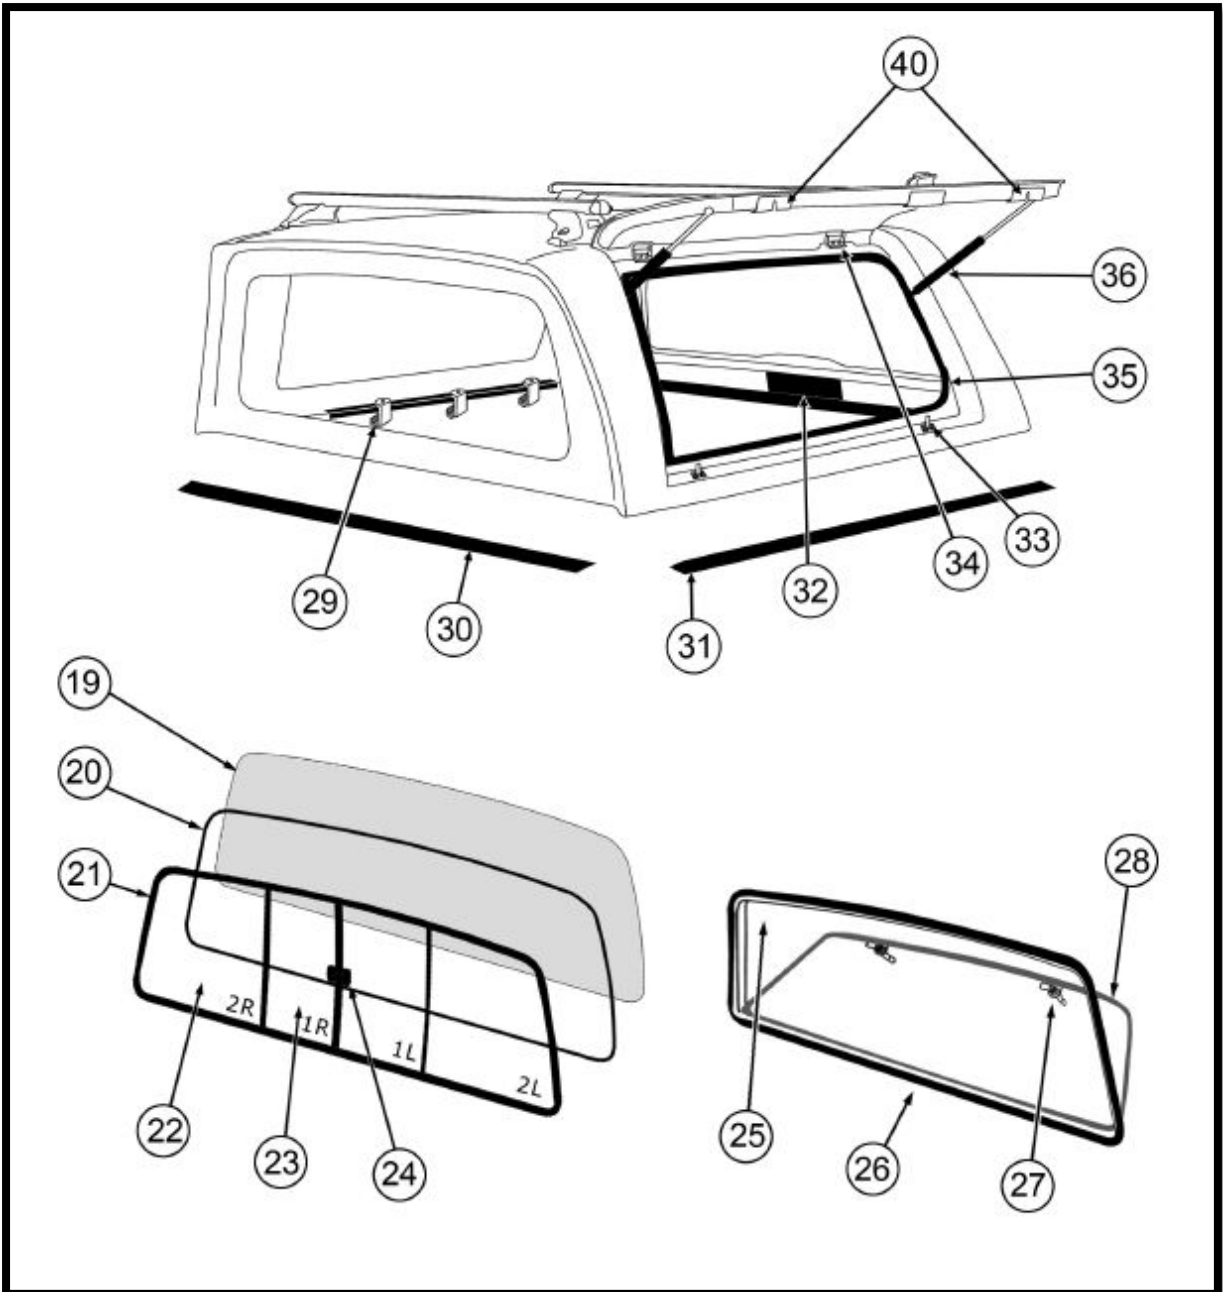

CMX / CMX-W SPARE PARTS LIST

No	Code	Description	Per	Unit
1	OS-SP-CMX/D	Canopy shell	1	Pc.
2	OS-SP-SCB-CS1-2	Sliding crossbars (complete set) for Ranger (10/11-05/22), Hilux (09/15+), D-Max (07/12-07/20), Colorado (07/12-07/20), D-Max (07/20+), Ford Ranger (06/22+), Amarok (05/23+)	1	Set.
	OS-SP-SCB-CS2-2	Sliding crossbars (complete set) for Amarok (02/11-04/23)	1	Set.
	OS-SP-SCB-CS3-2	Sliding crossbars (complete set) for Triton MQ/MR (05/15+), Nissan NP300 (05/15-12/20), Nissan Navara (01/21+), Mitubishi Triton MV (03/24+)	1	Set.
2a	OS-SP-CBR-1-2	Cross bar rails for Ranger (10/11-05/22), Hilux (09/15+), D-Max (07/12-07/20), Colorado (07/12-07/20), D-Max (07/20+), Amarok (05/23+)	2	Pcs.
	OS-SP-CBR-2-2	Cross bar rails for Amarok (02/11-04/23), Ford Ranger (06/22+)	2	Pcs.
	OS-SP-CBR-3-2	Cross bar rails for Triton MQ/MR (05/15+), Nissan NP300 (05/15-12/20), Nissan Navara (01/21+), Mitubishi Triton MV (03/24+)	2	Pcs.
2b	OS-SP-FT-CME	Cross bar mounting feet	4	Pcs.
2c	OS-SP-CBT-DC-1	Cross bar aluminium tracks (Dual Cab) for Nissan NP300 (05/15-12/20), Nissan Navara (01/21+), Amarok (02/11-04/23), D-Max (07/20+), Ford Ranger (06/22+), Amarok (05/23+), Mitubishi Triton MV (03/24+)	2	Pcs.
	OS-SP-CBT-DC-2	Cross bar aluminium tracks (Dual Cab) for Ranger (10/11-05/22), Hilux (09/15+), D-Max (07/12-07/20), Colorado (07/12-07/20)	2	Pcs.
3	OS-SP-LT-RL-002	Room lamp	1	Pc.
4	OS-SP-HN-RD-06-2	Stainless steel rear door hinge	2	Pcs.
5	OS-SP-LT-BE-007	Third LED brake light	1	Pc.
6	OS-SP-RD-FCMX-NI-(COLOUR CODE)	Rear door frame for Nissan NP300 (05/15-12/20) - includes Part Numbers: 5, 6, 7, 8, 9, 10, 12	1	Pc.
	OS-SP-RD-FCMX-NI21-(COLOUR CODE)	Rear door frame for Nissan Navara (01/21+) - includes Part Numbers: 5, 6, 7, 8, 9, 10, 12	1	Pc.
	OS-SP-RD-FCMX-TO-(COLOUR CODE)	Rear door frame for Hilux (09/15+) - includes Part Numbers: 5, 6, 7, 8, 9, 10, 12	1	Pc.
	OS-SP-RD-FCMX-FO-(COLOUR CODE)	Rear door frame for Ranger (10/11-05/22) - includes Part Numbers: 5, 6, 7, 8, 9, 10, 12	1	Pc.
	OS-SP-RD-FCMX-FO22-(COLOUR CODE)	Rear door frame for Ford Ranger (06/22+) - includes Part Numbers: 5, 6, 7, 8, 9, 10, 12	1	Pc.
	OS-SP-RD-FCMX-VW-(COLOUR CODE)	Rear door frame for Amarok (02/11-04/23) - includes Part Numbers: 5, 6, 7, 8, 9, 10, 12	1	Pc.
	OS-SP-RD-FCMX-IS-(COLOUR CODE)	Rear door frame for D-Max (07/12-07/20), Colorado (07/12-07/20) - includes Part Numbers: 5, 6, 7, 8, 9, 10, 12	1	Pc.
	OS-SP-RD-FCMX-IS19-(COLOUR CODE)	Rear door frame for D-Max (07/20+) - includes Part Numbers: 5, 6, 7, 8, 9, 10, 12	1	Pc.
	OS-SP-RD-FCMX-MT-(COLOUR CODE)	Rear door frame for Triton MQ/MR (05/15+) - includes Part Numbers: 5, 6, 7, 8, 9, 10, 12	1	Pc.
	OS-SP-RD-FCMX-MT24-(COLOUR CODE)	Rear door frame for Triton MV (03/24+) - includes Part Numbers: 5, 6, 7, 8, 9, 10, 12 <i>Part 7 Over Pages 3 &amp; 4</i>	1	Pc.